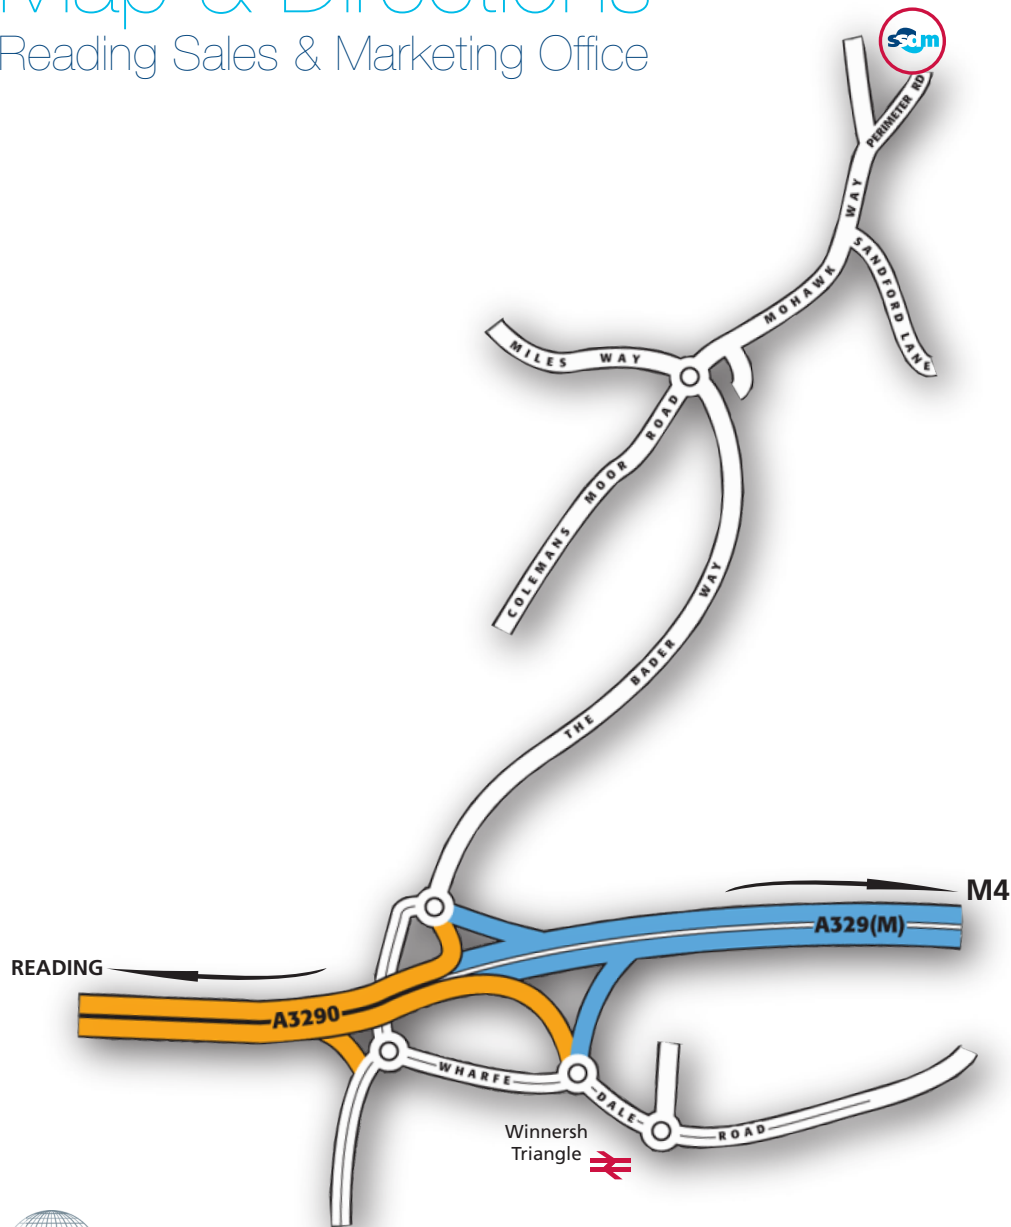

Map & Directions

Reading Sales & Marketing Office

www.ssdm.co.uk
MAKING THE MOST OF YOUR IMAGE

- Leave the M4 at junction 10 and join the A329(M) following the signs for Reading
- After $\frac{3}{4}$ mile, leave the A329(M) and follow the signs for Woodley/Winnersh Triangle/Earley
- Stay in the right hand lane of the slip road and turn right at the roundabout (Woodley)
- Turn right at the next roundabout and move into the left hand lane following signs for Woodley (going past Park & Ride car park to your left), go left at next roundabout on to The Bader Way
- At the next roundabout turn right on to Mohawk Way
- Take the 3rd right on to Perimeter Road
- Bearing round to the right go through metal gates and follow road until you see the converted stables on the left hand side