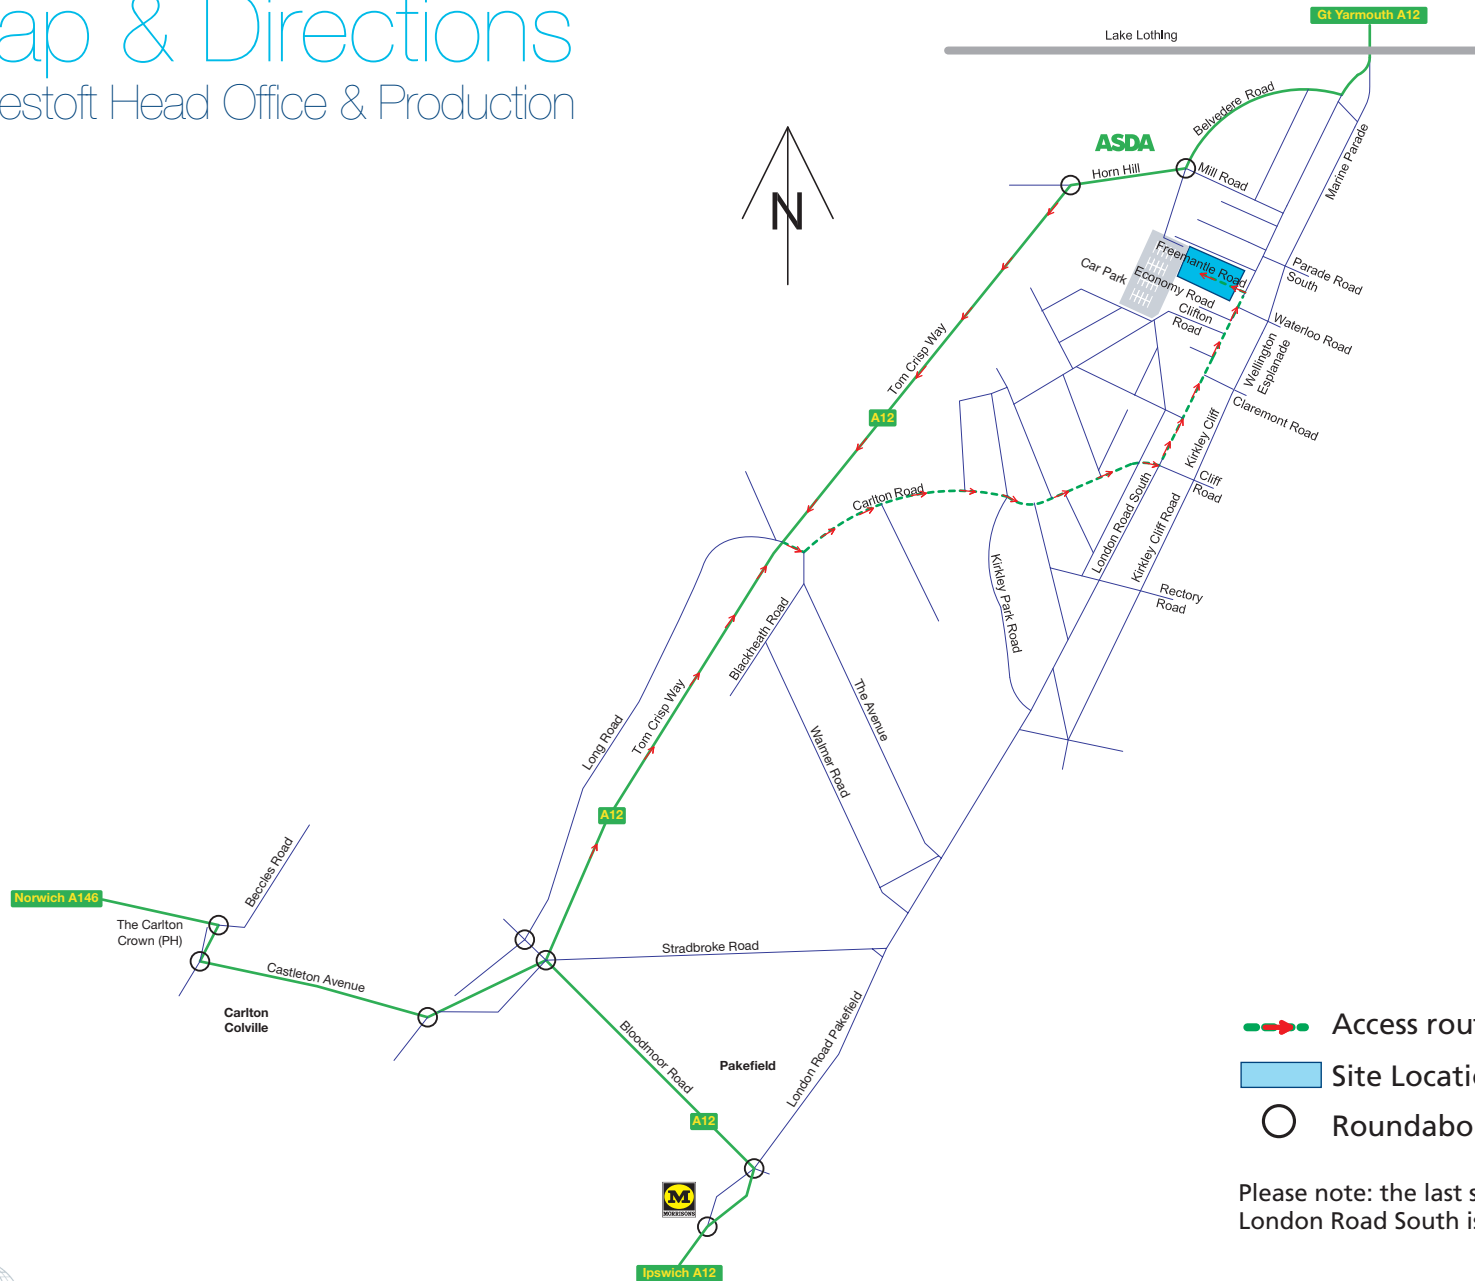

Map & Directions

Lowestoft Head Office & Production

www.ssdm.co.uk
 MAKING THE MOST OF YOUR IMAGE

- Access routes to SSDM
- Site Location
- Roundabout

Please note: the last section of the route along London Road South is part of the one-way system